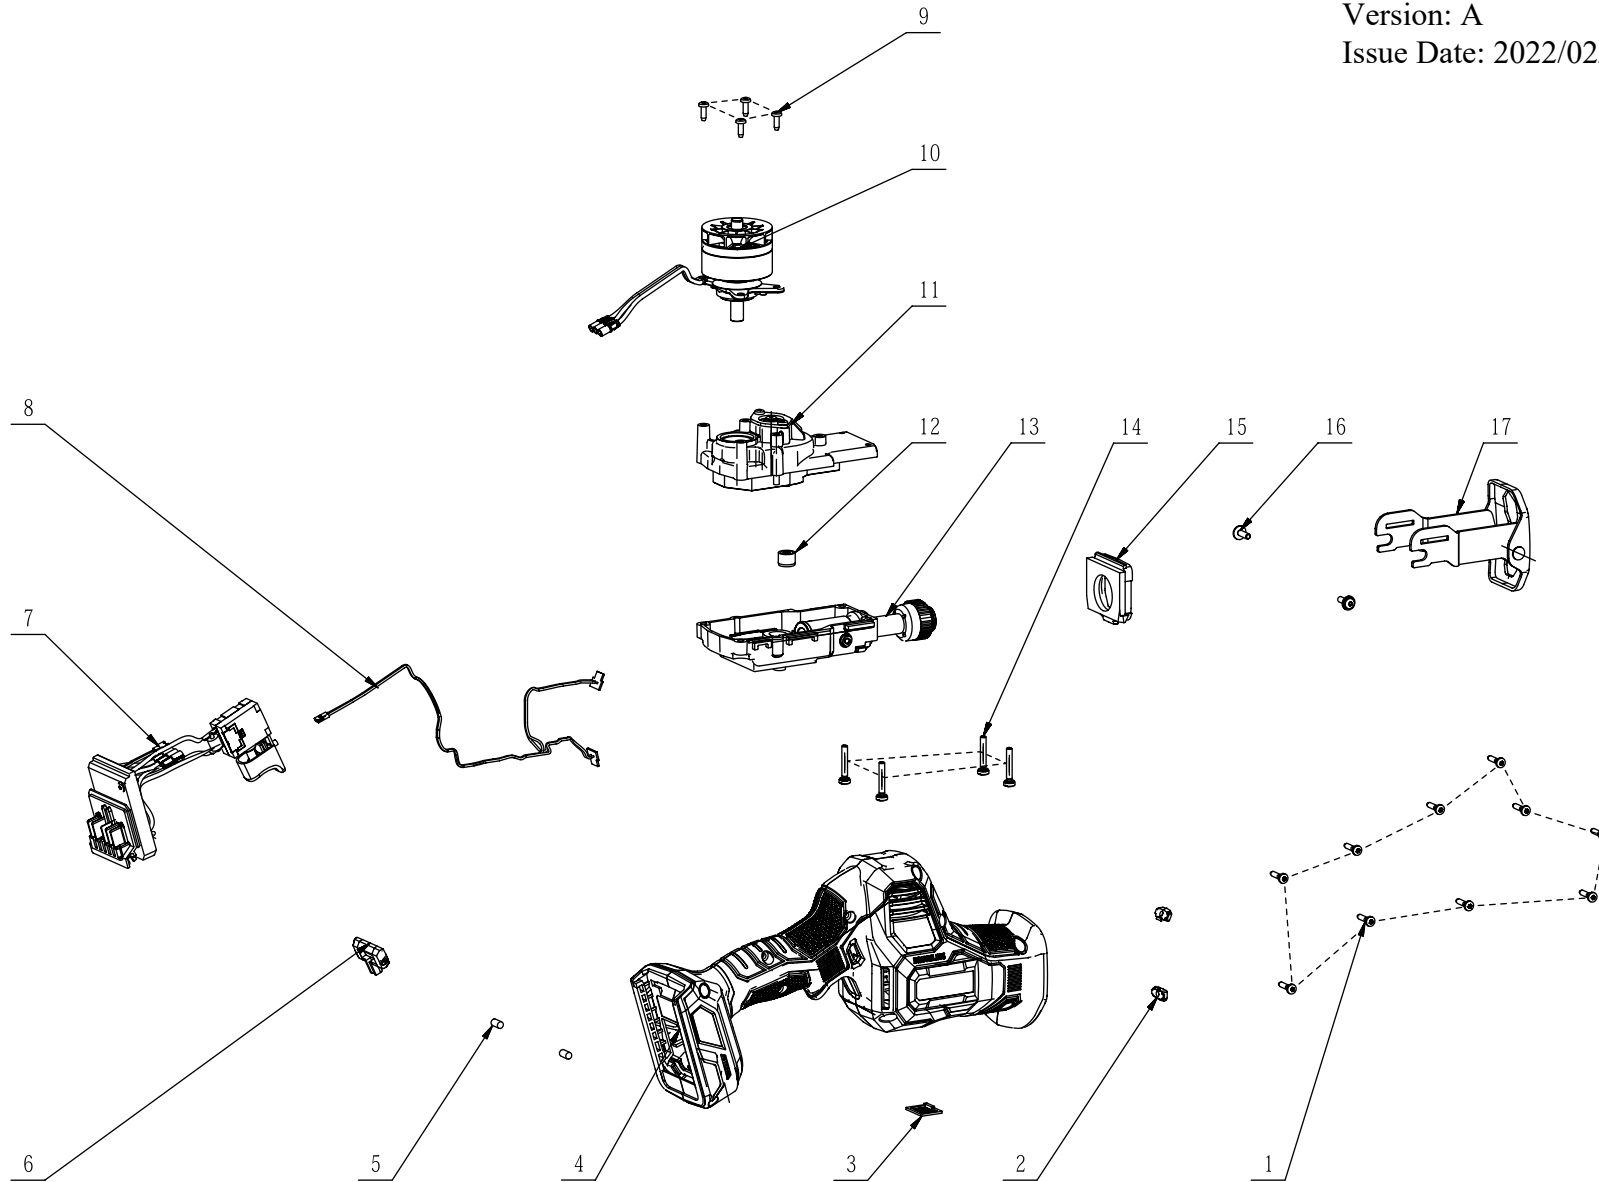

FLEX

Product Description: Recip Saw
Model Number: FX2241-Z
Body Number: 0780047001
Version: A
Issue Date: 2022/02/11

No.	Product Model#	Part Number	Description	Qty
1	FX2241-Z	5610225001	Hexagon Lobuar Screw	10
2	FX2241-Z	3132889001	LED Lampshade	2
3	FX2241-Z	3402951001	Dust Board Assembly	1
4	FX2241-Z	2828898001	L R Housing Set	1
5	FX2241-Z	3123928002	Rubber Pole	2
6	FX2241-Z	3132885001	Push Button	1
7	FX2241-Z	2831120001	Electric Assembly	1
8	FX2241-Z	2831121001	LED Electric Assembly	1
9	FX2241-Z	5620164008	Hexagon Socket Screw	4
10	FX2241-Z	2730354001	DC Motor	1
11	FX2241-Z	2790674001	Gear Case Assembly	1
12	FX2241-Z	5700520001	Needle Bearing	1
13	FX2241-Z	2790676001	Gear Case Cover Assembly	1
14	FX2241-Z	5610839001	Screw and Washer Assembly	4
15	FX2241-Z	3132883001	Seal Cover	1
16	FX2241-Z	5610404001	Hexagonal Socket Pan Head Flange Screw	2
17	FX2241-Z	2828653001	Supporting Assembly	1