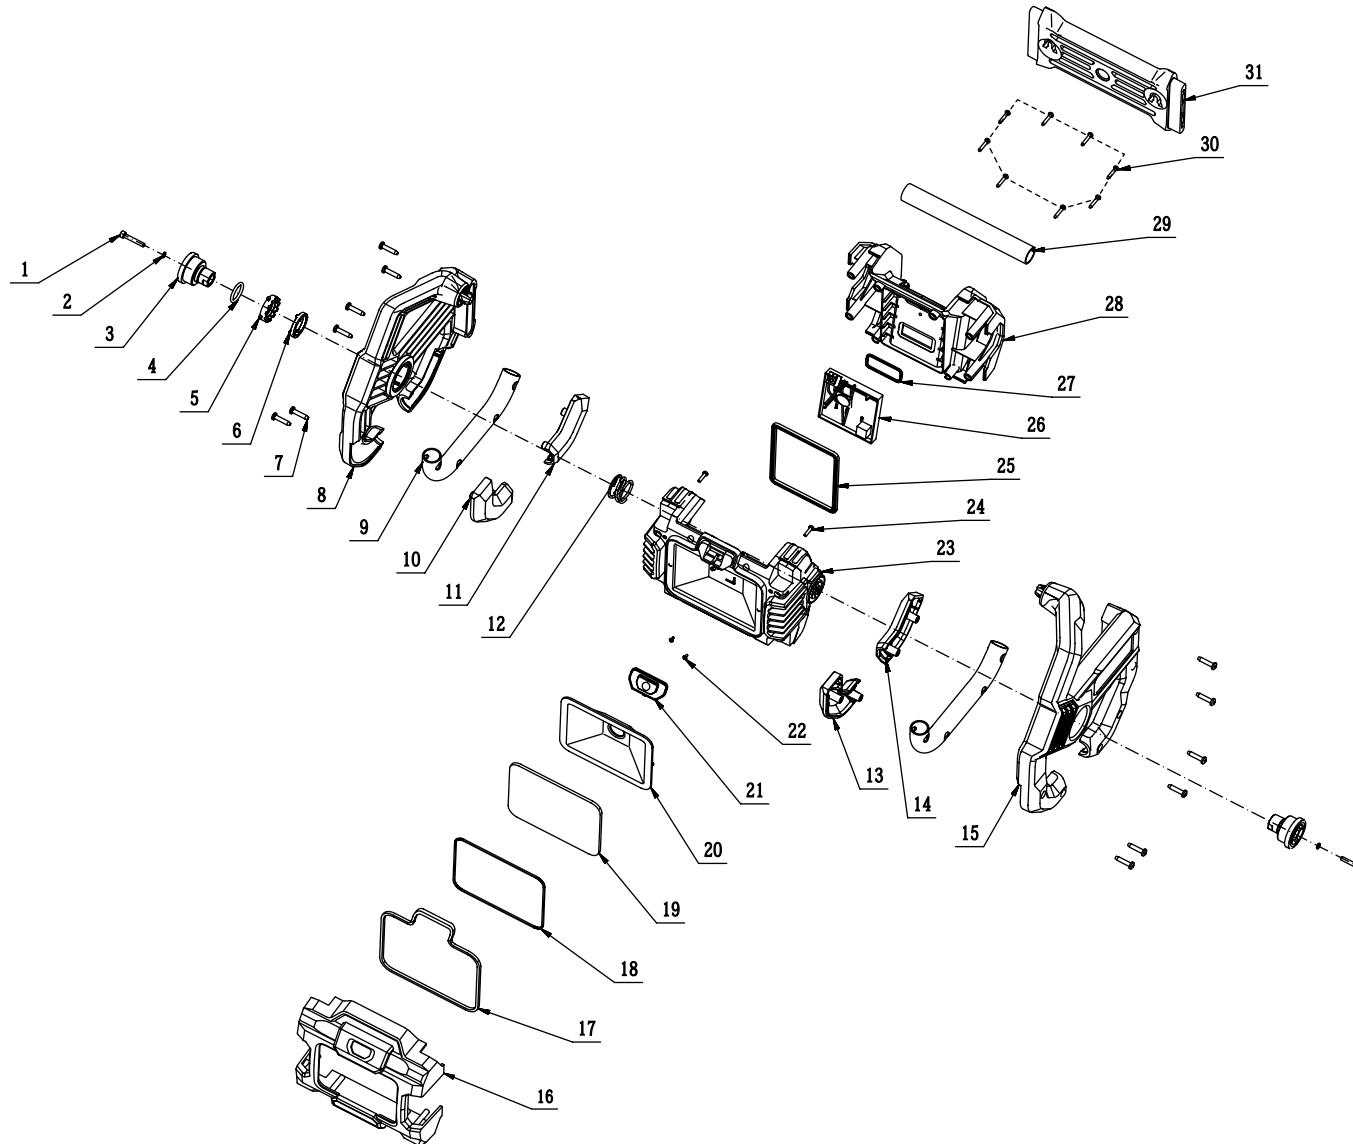

FLEX

Product Description: Flood light
Model Number: FX5131
Body Number: 0790016001
Version: A
Issue Date: 2021/02/25

No.	Product Model#	Part Number	Description	Qty
1	FX5131	5620014002	Hexagon Socket Screw	2
2	FX5131	5650007007	Spring Washer	2
3	FX5131	3130551001	Shaft	2
4	FX5131	3123112001	O Ring	1
5	FX5131	3130552001	Stop Block	1
6	FX5131	3521219001	Adjusting Base	1
7	FX5131	5620157006	Hexagon Socket Screw	12
8	FX5131	3131356001	Right Support	1
9	FX5131	3707580001	Connecting Tube	2
10	FX5131	3131366001	Right Front Cover	1
11	FX5131	3131365001	Right Rear Cover	1
12	FX5131	3660473001	Compression Spring	1
13	FX5131	3131364001	Left Front Cover	1
14	FX5131	3131363001	Left Rear Cover	1
15	FX5131	3131359001	Left Support	1
16	FX5131	3130062003	Front Housing	1
17	FX5131	5690428001	Front Seal Ring	1
18	FX5131	3128960001	Seal Ring	1
19	FX5131	3131376001	Transparent Guard	1
20	FX5131	3128941001	Reflector	1
21	FX5131	3130069001	Button	1
22	FX5131	5620394001	Screw With Washer	2
23	FX5131	3422808001	Middle Housing	1
24	FX5131	5620371002	Hexagon Socket Screw	2
25	FX5131	5690429001	Middle Seal Ring	1
26	FX5131	2830825001	Electric Assembly	1
27	FX5131	5690427001	Rear Seal Ring	1
28	FX5131	3131362001	Rear Housing	1
29	FX5131	3707581001	Connecting Tube	1
30	FX5131	5610241002	Screw	8
31	FX5131	3403053001	Intermediate Support	1