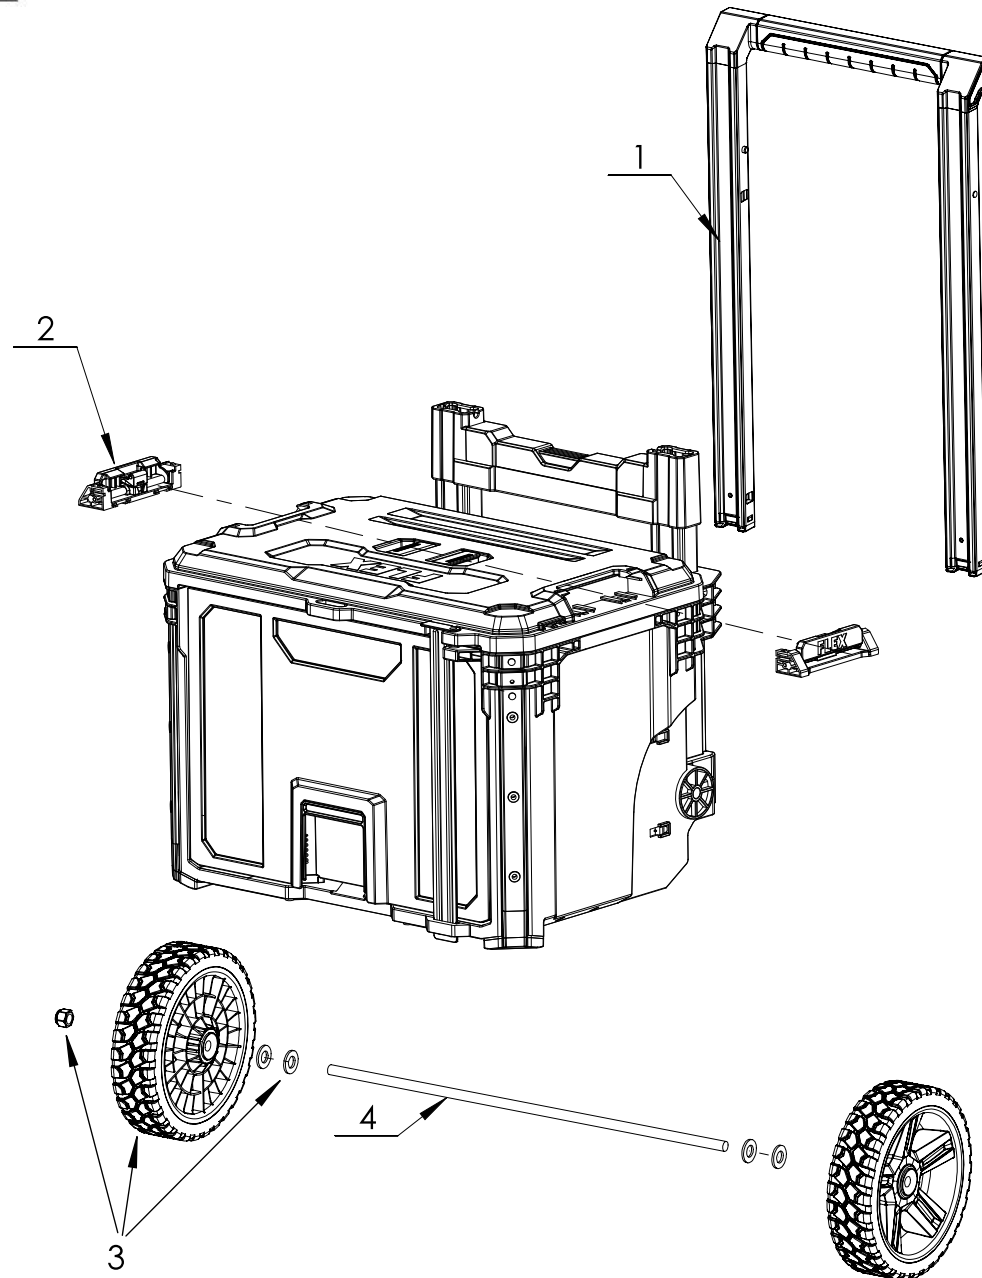

Product Description: StackPack 1-Drawer Rolling Tool Box

Model Number : FS1108

Version: A

Issue Date : 2024/06/12

No.	Part Number	Description	Qty
1	2850256001	Trolley bar	1
2	3135306001	Lock catch assembly	2
3	2829886004	Wheel	2
4	2850455004	Shaft	1