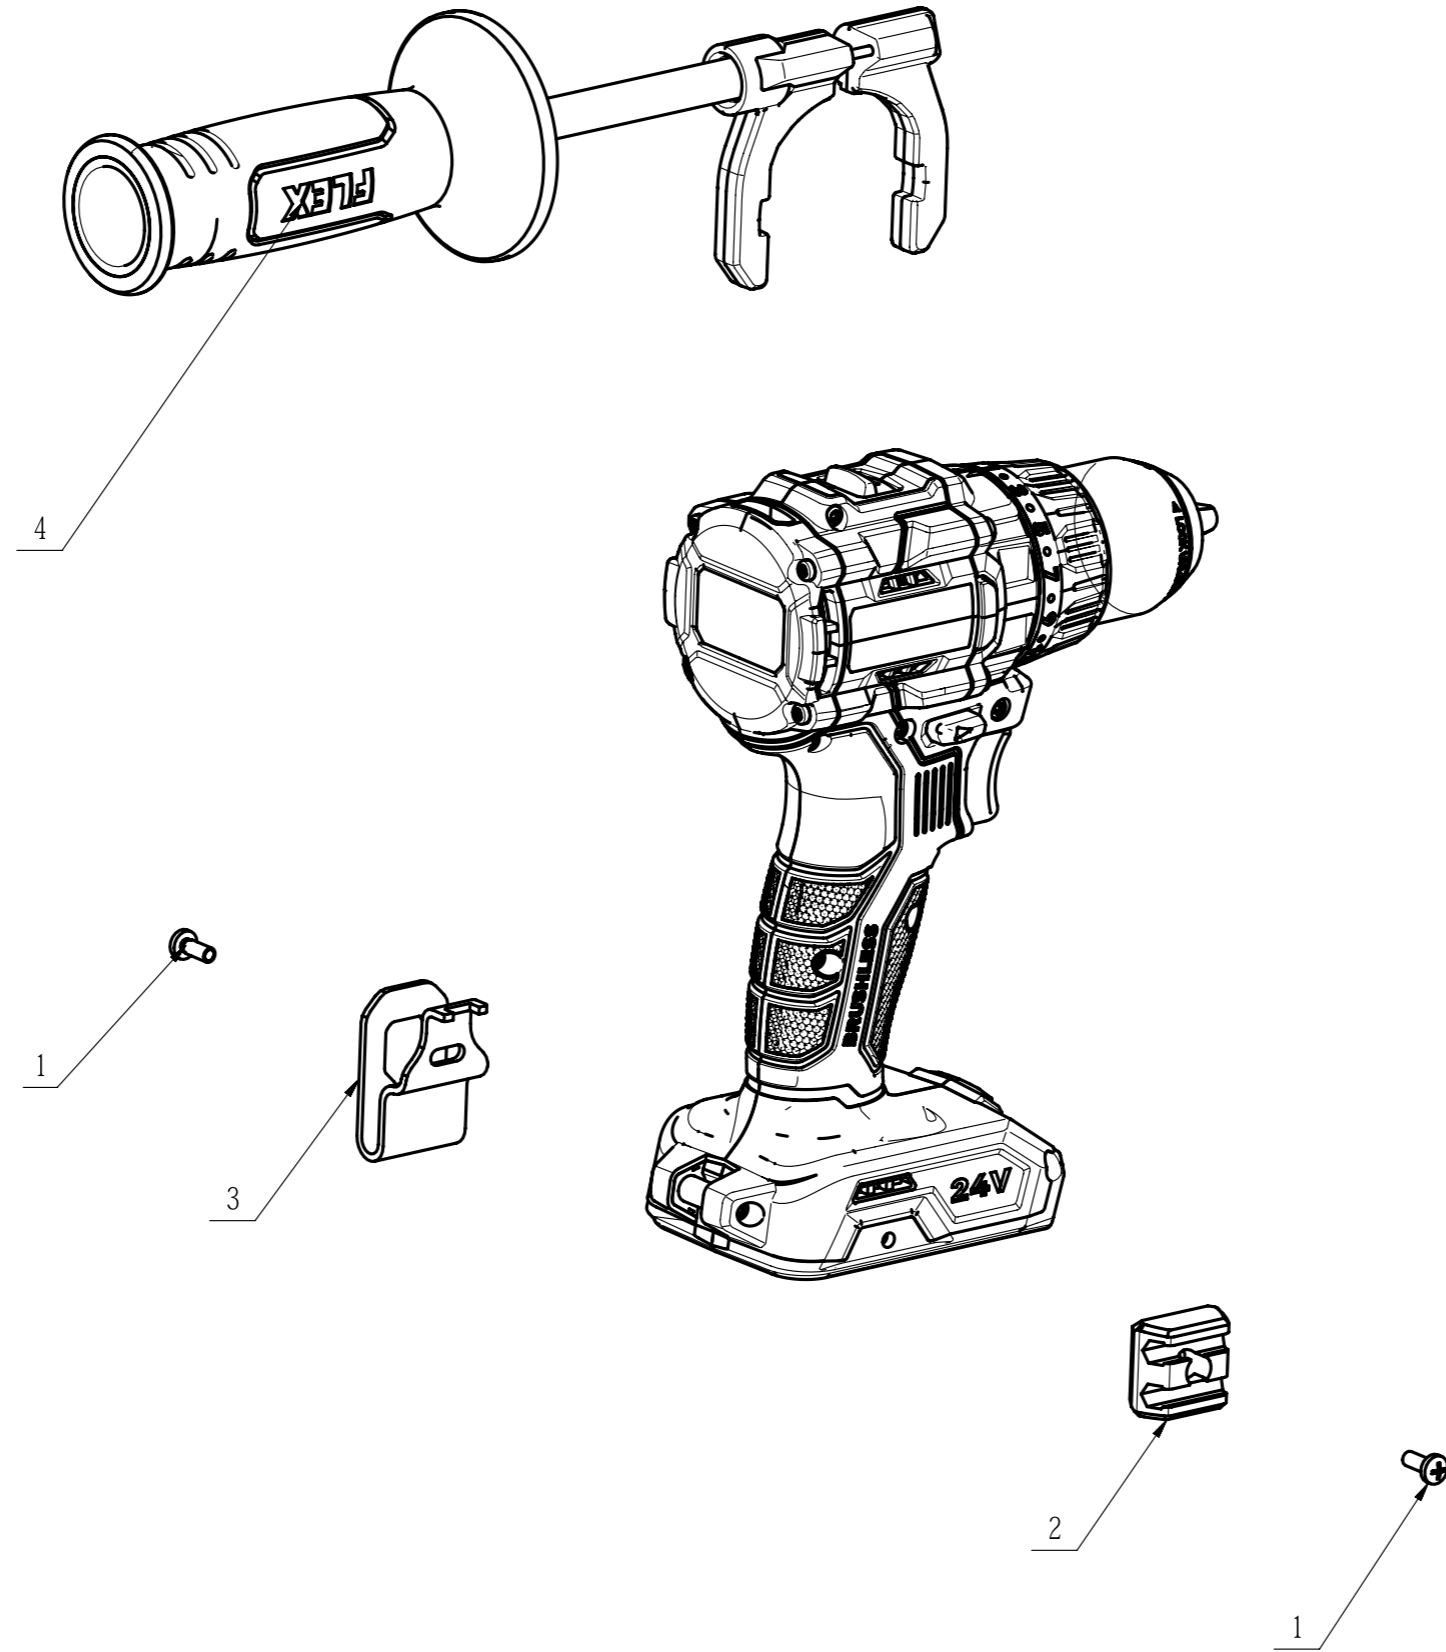

FLEX[®]

Product Description:Drill Driver
Model Number:FX1152-Z
Service Item Number:F210295001S01
Version:A
Issue Date: 2025/09/23

Service Part List_FX1152-Z_Version A

No.	Product Model#	Part Number	Description	Qty
1	FX1152-Z	5620039010	Screw	2
2	FX1152-Z	3127743001	Bit Holder	1
3	FX1152-Z	3707622001	Buckle	1
4	FX1152-Z	2851717001	Auxiliary Handle Assembly	1