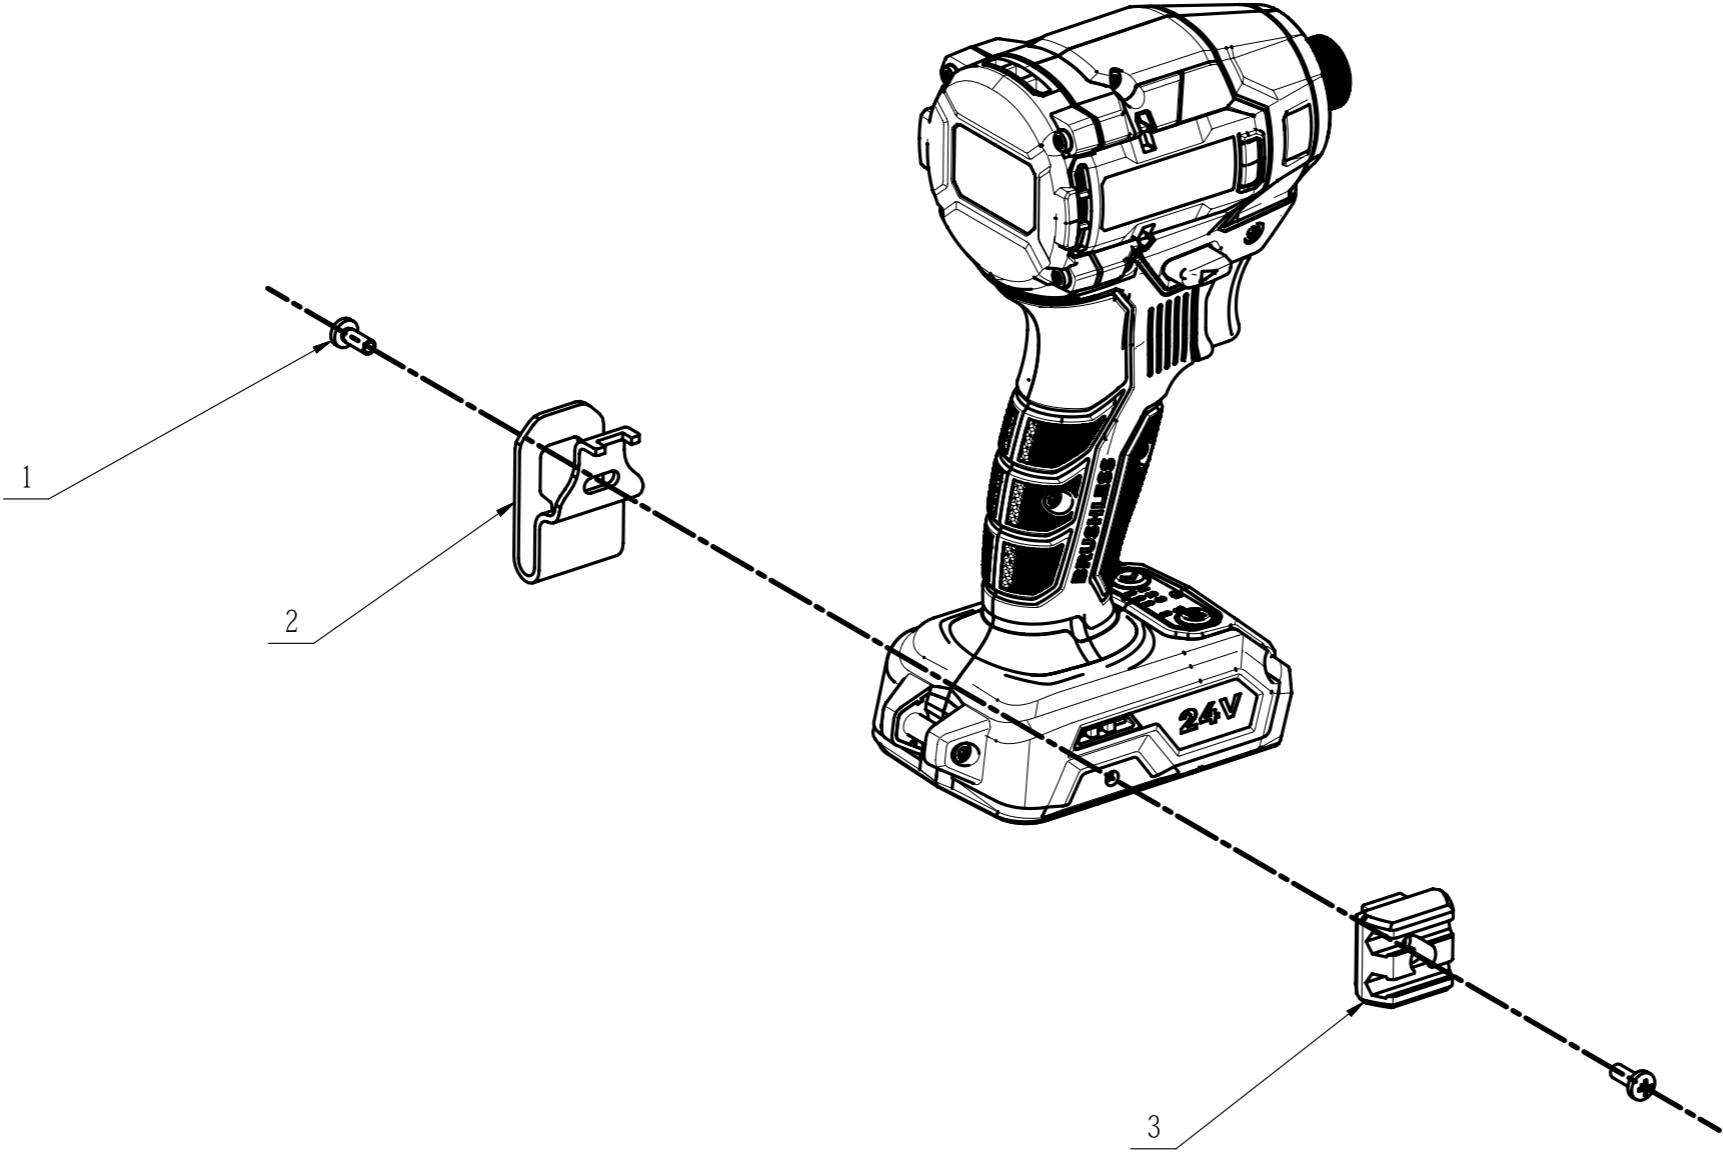

Product Description: Impact Driver
Model Number: FX1352-Z
Service Item Number: F220155001S01
Version: A
Issue Date: 2025/11/30

Service Part List_FX1352-Z_Version A

No.	Product Model#	Part Number	Description	Qty
1	FX1352-Z	5620039010	Screw	2
2	FX1352-Z	3707622001	Buckle	1
3	FX1352-Z	3127743001	Bit Holder	1