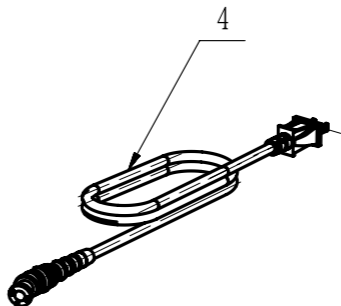

**FLEX**<sup>®</sup>

Product Description: Long-neck Drywall Sander  
Model Number: FC3731-Z  
Service Item Number: F340005001S01  
Version: A  
Issue Date: 2026/01/20

No.	Product Model#	Part Number	Description	Qty	Repairable or not
1	FC3731-Z	2832691001	Electric Assembly	1	Y
2	FC3731-Z	2740800001	Stator	1	Y
3	FC3731-Z	2751837001	Rotor Assembly	1	Y
4	FC3731-Z	4810448001	Power Cord Assembly	1	Y
5	FC3731-Z	3901258002	Support Assembly	1	Y
6	FC3731-Z	3650407001	Flexible Shaft	1	Y
7	FC3731-Z	3710534001	Soft Tube Assembly	1	Y
8	FC3731-Z	3811079001	Felt Pad	1	Y
9	FC3731-Z	2852710001	Backboard Assembly	1	Y
10	FC3731-Z	2854225001	Brush Assembly	1	Y
11	FC3731-Z	2790977001	Gear Case Assembly	1	Y
12	FC3731-Z	2854224001	Framework	1	Y
13	FC3731-Z	2853700001	Vacuum Adapter Assembly	1	Y