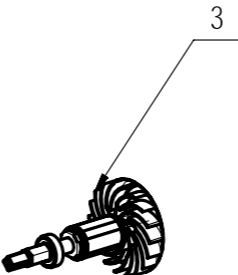

**FLEX**<sup>®</sup>

Product Description: Long-neck Drywall Sander  
Model Number: FC3731-Z  
Service Item Number: F340005001S01  
Version: A  
Issue Date: 2026/01/20

No.	Product Model#	Part Number	Description	Qty	Repairable or not
1	FC3731-Z	2832691001	Electric Assembly	1	Y
2	FC3731-Z	2740800001	Stator	1	Y
3	FC3731-Z	2751837001	Rotor Assembly	1	Y
4	FC3731-Z	4810448001	Power Cord Assembly	1	Y
5	FC3731-Z	3901258002	Support Assembly	1	Y
6	FC3731-Z	3650407001	Flexible Shaft	1	Y
7	FC3731-Z	3710534001	Soft Tube Assembly	1	Y
8	FC3731-Z	3811079001	Felt Pad	1	Y
9	FC3731-Z	2852710001	Backboard Assembly	1	Y
10	FC3731-Z	2854225001	Brush Assembly	1	Y
11	FC3731-Z	2790977001	Gear Case Assembly	1	Y
12	FC3731-Z	2854224001	Framework	1	Y
13	FC3731-Z	2853700001	Vacuum Adapter Assembly	1	Y