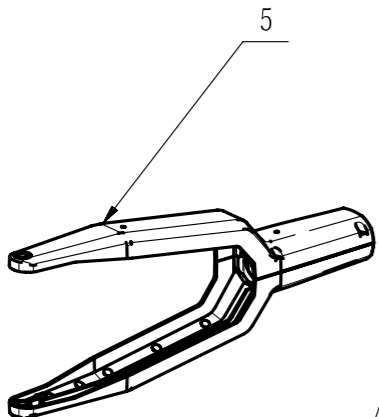

**FLEX**<sup>®</sup>

Product Description: Long-neck Drywall Sander  
Model Number: FC3731-Z  
Service Item Number: F340005001S01  
Version: A  
Issue Date: 2026/01/20

No.	Product Model#	Part Number	Description	Qty	Repairable or not
1	FC3731-Z	2832691001	Electric Assembly	1	Y
2	FC3731-Z	2740800001	Stator	1	Y
3	FC3731-Z	2751837001	Rotor Assembly	1	Y
4	FC3731-Z	4810448001	Power Cord Assembly	1	Y
5	FC3731-Z	3901258002	Support Assembly	1	Y
6	FC3731-Z	3650407001	Flexible Shaft	1	Y
7	FC3731-Z	3710534001	Soft Tube Assembly	1	Y
8	FC3731-Z	3811079001	Felt Pad	1	Y
9	FC3731-Z	2852710001	Backboard Assembly	1	Y
10	FC3731-Z	2854225001	Brush Assembly	1	Y
11	FC3731-Z	2790977001	Gear Case Assembly	1	Y
12	FC3731-Z	2854224001	Framework	1	Y
13	FC3731-Z	2853700001	Vacuum Adapter Assembly	1	Y