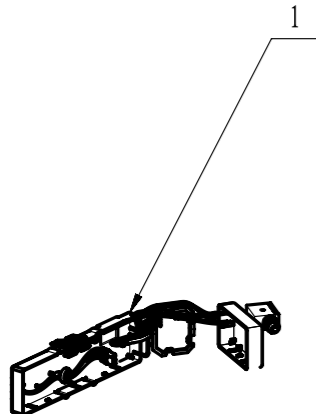

**FLEX**<sup>®</sup>

Product Description: Long-neck Drywall Sander  
Model Number: FC3731-Z  
Service Item Number: F340005001S01  
Version: A  
Issue Date: 2026/01/20

No.	Product Model#	Part Number	Description	Qty	Repairable or not
1	FC3731-Z	2832691001	Electric Assembly	1	Y
2	FC3731-Z	2740800001	Stator	1	Y
3	FC3731-Z	2751837001	Rotor Assembly	1	Y
4	FC3731-Z	4810448001	Power Cord Assembly	1	Y
5	FC3731-Z	3901258002	Support Assembly	1	Y
6	FC3731-Z	3650407001	Flexible Shaft	1	Y
7	FC3731-Z	3710534001	Soft Tube Assembly	1	Y
8	FC3731-Z	3811079001	Felt Pad	1	Y
9	FC3731-Z	2852710001	Backboard Assembly	1	Y
10	FC3731-Z	2854225001	Brush Assembly	1	Y
11	FC3731-Z	2790977001	Gear Case Assembly	1	Y
12	FC3731-Z	2854224001	Framework	1	Y
13	FC3731-Z	2853700001	Vacuum Adapter Assembly	1	Y