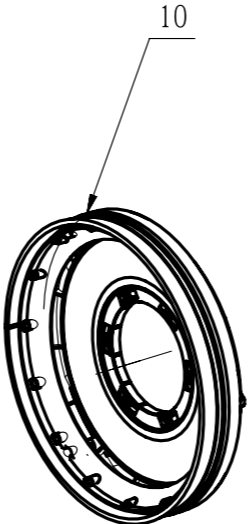

**FLEX**<sup>®</sup>

Product Description: Long-neck Drywall Sander  
Model Number: FC3731-Z  
Service Item Number: F340005001S01  
Version: A  
Issue Date: 2026/01/20

No.	Product Model#	Part Number	Description	Qty	Repairable or not
1	FC3731-Z	2832691001	Electric Assembly	1	Y
2	FC3731-Z	2740800001	Stator	1	Y
3	FC3731-Z	2751837001	Rotor Assembly	1	Y
4	FC3731-Z	4810448001	Power Cord Assembly	1	Y
5	FC3731-Z	3901258002	Support Assembly	1	Y
6	FC3731-Z	3650407001	Flexible Shaft	1	Y
7	FC3731-Z	3710534001	Soft Tube Assembly	1	Y
8	FC3731-Z	3811079001	Felt Pad	1	Y
9	FC3731-Z	2852710001	Backboard Assembly	1	Y
10	FC3731-Z	2854225001	Brush Assembly	1	Y
11	FC3731-Z	2790977001	Gear Case Assembly	1	Y
12	FC3731-Z	2854224001	Framework	1	Y
13	FC3731-Z	2853700001	Vacuum Adapter Assembly	1	Y